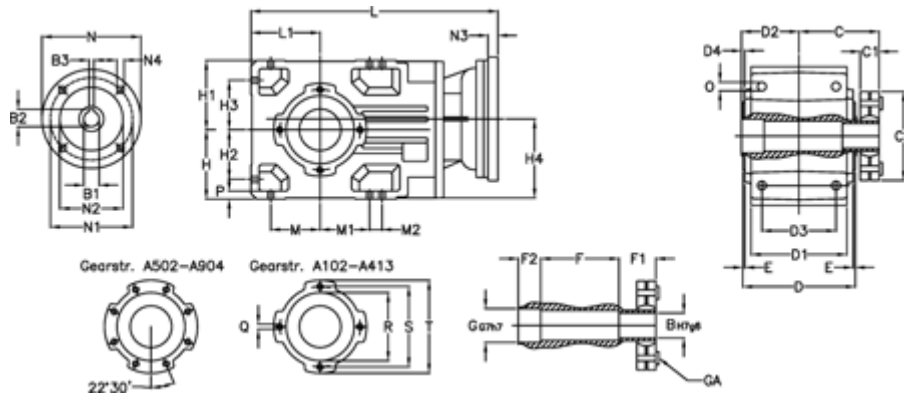

Data Sheet

Article number: 29600202125225
 Description: Bevel helical gearbox
 A202US-21,2-P71B5

Measures

B = 30	D1 = 110	F2 = 36	L = 306.0	N3 = -
B1 = 14	D2 = 60	G = 32	L1 = 80	N4 = M8x16
B2 = 16.3	D3 = 90	GA = 14,5 NM	M = 60.0	O = 9.5
B3 = 5	d4 = 4.5	H = 80	M1 = 60.0	P = 9
C = 89.5	Description = A202US-xx-P71 B5	H1 = 80	M2 = -	Q = M8x15
C1 = 23	E = 3.0	H2 = 60.0	N = 160	R = 95
C2 = 72.0	F = 77.5	H3 = 60.0	N1 = 130	S = 115
D = 136	F1 = 36.0	H4 = 93.0	N2 = 110	T = 140